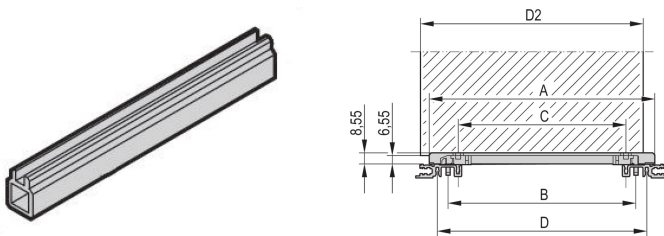

Guide Rail Multi Piece, Mid-Piece, Plastic Extrusion, 280 mm, 2 mm Groove Width, Grey, 10 Pieces

CATALOG NUMBER

34564-893

Guide rail mid-piece for individual multi-piece guide rails out of plastic or Aluminum extrusion. Suitable for Standard, Accessory, 4.4" PCB types and end pieces with coding.

CERTIFICATIONS

FEATURES

Middle profile for mounting guide rails for 2 mm groove width

2 plastic end pieces are required; these are pushed on to both ends of the middle profile

Guide rails can be clipped into horizontal rails (Al extrusion) or into 1.5 mm thick plates

Storage temperature: from -40 °C ... 130 °C

PRODUCT ATTRIBUTES

Material: PVC

Color: Grey

Package Quantity: 1

Board Depth: 280mm

Groove Width: 2

Color Code: RAL 7035

Delivery may be in Standard Pack Quantity (SPQ). Pricing is per individual item.

One guide rail consists of 1 pair of head pieces and 1 profile piece.

Please take into consideration that deliveries may be carried out in the stated SPQs (SPQ, e.g. 5 pieces, 10 pieces, 50 pieces, etc.). Differing order quantities (e.g. 2 pieces) may be changed to the next possible delivery quantity = Standard Pack Quantity.