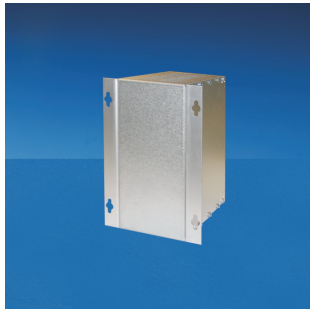

EuropacPRO Wall-Mounting Bracket

The wall mount bracket enables the fixing of a subrack to a wall of a mounting plate of a cabinet.

CERTIFICATIONS

FEATURES

Enables the subrack assembly on wall or on mounting plate

Assembled instead of 19" bracket or rear angle on the subrack

Assembly holes with key hole function

SPECIFICATIONS

- Material:** Aluminum
- Product Type:** Bracket
- Product Family:** EuropacPRO
- Finish:** Passivated
- Works With:** Subracks