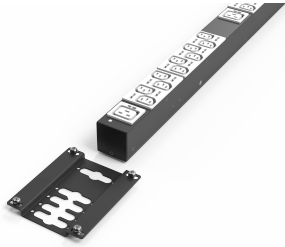

PDU Mounting Bracket

Assembly kits for PDUs. Allows easy integration of PDUs in a rack.

CERTIFICATIONS

FEATURES

Easy assembly of basic and RackPower PDUs

SPECIFICATIONS

Product Type: Bracket

Table 1/1

| Catalog Number | Type | Package Quantity | Finish | Material |
|----------------|-------------------------|------------------|---------------|-----------------|
| 20110-068 | Basic PDU | 2 | | Stainless Steel |
| 23130-010 | Intelligent PDU, Double | 2 | Powder Coated | Steel |