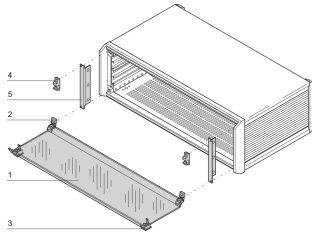

# PropacPRO Front Hood

The front hood bottom hinged can be assembled on to a PropacPRO case. It protects the PCB from accidental operations. A retrofittable lock can be installed.

## FEATURES

Mounting of hinges at top or bottom

Lock (max. 2) retrofittable

From acrylic glass, hinged, removable

Lateral cover (item 5) also serves as vertical EMC shielding of side panels

## SPECIFICATIONS

<b>Rack Height:</b>	3U
<b>Works With:</b>	Cases
<b>Product Type:</b>	Cover Plate
<b>Type:</b>	Front Hood
<b>Product Family:</b>	PropacPRO
<b>Material:</b>	Thermoplastic

Table 1/1

Catalog Number	Rack Width	Package Quantity	Depth
24576-080	28HP	1	
24576-083	84HP	1	175mm
24576-082	63HP	1	