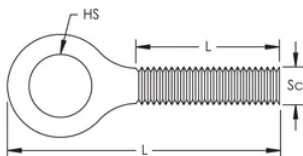

Eye Screw

FEATURES

Designed to accept nVent CADDY Speed Link wire rope or hook

SPECIFICATIONS

Finish: Electrogalvanized

Material: Steel

Table 1/1

Catalog Number	Article Number	Screw Diameter (Sc)	Screw Length (L)	Hole Size (HS)	Length (L)
SLEBM6	195854	6	20mm	7.2 mm	37.5mm
SLEBM8	195856	8	25mm	8.5 mm	50mm

DIAGRAMS