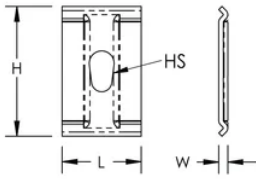

### PRODUCT ATTRIBUTES

Article Number: 820400

Material: Steel

Finish: Electrogalvanized

Length (L): 59mm

Width (W): 35mm

Height (H): 5mm

Hole Size (HS): 6mm

## DIAGRAMS

---