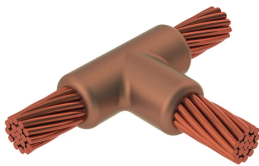

Cable to Cable

Power Utilities

nVent ERICO Cadweld graphite molds are designed and engineered for thousands of connection styles and conductor combinations.

DIAGRAMS

FEATURES

Forms a permanent, low resistance connection

Provides a molecular bond

nVent ERICO Cadweld Exothermic Connections are rated with the same current capacity as the conductor

Portable installation equipment with no external source of power required

Installers can be easily trained to make nVent ERICO Cadweld Exothermic Connections

Connections can be visually inspected

SPECIFICATIONS

Table 1/1

Catalog Number	Mold Family	Conductor 1	Conductor 1 Outer Diameter, Nominal	Conductor 2	Conductor 2 Outer Diameter, Nominal
PAC2C2C	PA	1/0 Concentric	9.5 mm	1/0 Concentric	9.5 mm

ADDITIONAL PRODUCT DETAILS

For applications such as computer room, tunnel or other low-ventilation areas, specify a smokeless nVent ERICO Cadweld Exolon mold. Add an XL prefix to the standard mold part number when ordering (for example, a TAC2Q2Q becomes XLTAC2Q2Q). Similarly, nVent ERICO Cadweld Exolon welding material is also designated by the XL prefix (for example, 150 becomes XL150).