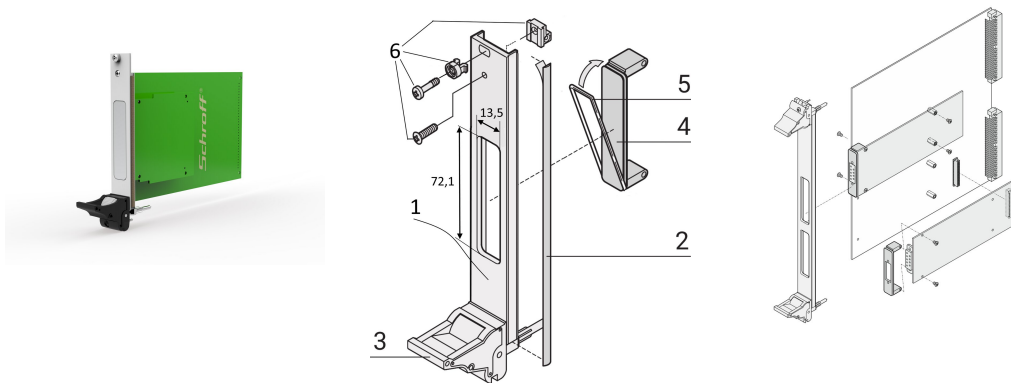

Plug-In Unit Kit for PMC With IEL Handle black, U-shaped Front Panel Shielded (Textile), 3 U, 4 HP

CATALOG NUMBER

20836-460

U-shaped front panel with cutout for PMC. Shieldable for textile EMC gasket.

FEATURES

In accordance with IEEE P1386, PCI Mezzanine Card

For single 69.0 x 76.5 mm or double 139.0 x 76.5 mm modules

For standard defined I/O mezzanine modules which connect to carrier cards

PMC = PCI Mezzanine Card

FPGA = Field Programmable Gate Array

U-profile front panel 3 U, 4 HP, with textile gasketing

EMC shielding for front panel and coverings for front panel cutouts

PRODUCT ATTRIBUTES

Rack Height: 3U

Package Quantity: 1

Handle Type: IEL

Mounting: Screw-on Front

Gasket Type: Textile EMC

Front Finish: Anodized

Rear Finish: Conductive

Complies With: PMC Mezzanine, IEEE P1386

EMC Shielding: Yes

Finish: Anodized; Passivated