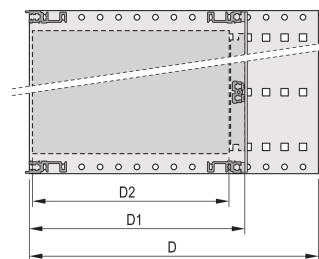

EuropacPRO 19" Subrack Kit for Backplane, Heavy, Retrofit Shielding, With Front Handle, 6 U, 355 mm

CATALOG NUMBER

24567-464

Non-EMC shielded subrack for backplane mounting, heavy version with tox welded side panels and front handle.

CERTIFICATIONS