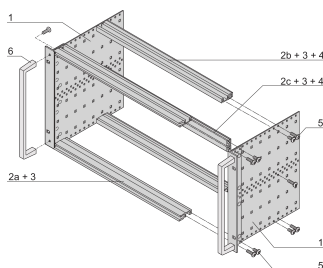

# EuropacPRO 19" Subrack Kit for Backplane, Heavy, Retrofit Shielding, With Front Handle, 6 U, 355 mm

CATALOG NUMBER

**24567-464**

Non-EMC shielded subrack for backplane mounting, heavy version with tox welded side panels and front handle.

## FEATURES

---

Subrack with side panel type H ("Heavy"), 19" bracket is firmly fixed to side panel (tox-cold welded)

Supplied as space-saving flat-pack

Rear horizontal rail for backplane mounting with insulation strip