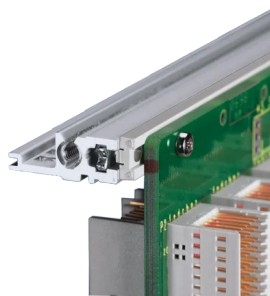

# EuropacPRO 19" Subrack Kit for Backplane, Heavy, Retrofit Shielding, With Front Handle, 6 U, 355 mm

CATALOG NUMBER

**24567-464**

Non-EMC shielded subrack for backplane mounting, heavy version with tox welded side panels and front handle.

## FEATURES

---

Subrack with side panel type H ("Heavy"), 19" bracket is firmly fixed to side panel (tox-cold welded)

Supplied as space-saving flat-pack

Rear horizontal rail for backplane mounting with insulation strip

Horizontal rail type "Heavy"

Shock and Vibration resistance up to 5 g

IP 20, in accordance with IEC 60529

Shock and vibration tested to the German "Bahn" standards BN 411002, BN 411003

Internal and external dimensions in accordance with: IEC 60297-3-100, -101, IEEE 1101.1