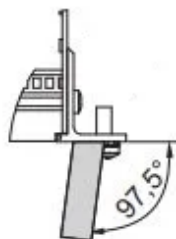

# EuropacPRO 19" Subrack Kit for Backplane, Heavy, Retrofit Shielding, With Front Handle, 6 U, 355 mm

CATALOG NUMBER

**24567-464**

Non-EMC shielded subrack for backplane mounting, heavy version with tox welded side panels and front handle.