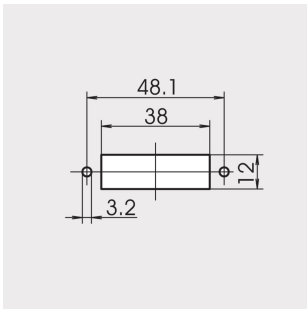

Front Panel With FDDI Cutout, 3 U, 14 HP, 2.5 mm, Al, RAL 7035

CATALOG NUMBER

30118-339

Front Panel, FDDI Cutout.

CERTIFICATIONS

FEATURES

Front panel with 4 FDDI cut-outs

PRODUCT ATTRIBUTES

Product Type: Front Panel

Type: Front Panel without Handle

Accessory Type: Front panel

Mounting: Screw-on Front

Material: Aluminum

Front Finish: Painted

Rear Finish: Conductive

Color Code: RAL 7035

Color: Black Grey