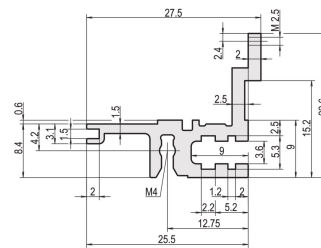

Horizontal Rail, Rear, Type L-MZ, Light, With Z-Rail, 63 HP

CATALOG NUMBER

34560-863

Combinations of horizontal rails and side panels

* = can be combined, - = combination not recommended

Aluminum	-	+	+	+
Aluminum	+	+	+	+
Aluminum	+	+	-	-
Horizontal rail	+	+	-	-
Side panel	Light 1	Medium 2	Heavy 3 H	Flagged 4 B

Light 1, Medium 2, Heavy 3 H, Flagged 4 B

The horizontal rail, type light with MZ enables the use of DIN connectors. The connectors are in accordance with EN 60603-2.

CERTIFICATIONS

FEATURES

For directly mounting connectors complying with EN 60603 (DIN 41612)

With Z-rail for low mechanical load (L-MZ)

Aluminum extrusion, anodized finish, conductive contact surface

PRODUCT ATTRIBUTES

Rack Width: 63HP

Package Quantity: 1

Finish: Anodized

Length: 325.12mm

Material: Aluminum