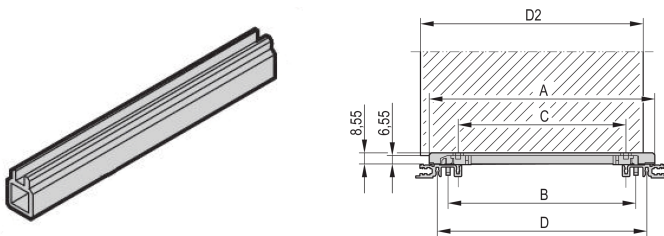

# Guide Rail Multi Piece, Mid-Piece, Plastic Extrusion, 220 mm, 2 mm Groove Width, Grey, 10 Pieces

## CATALOG NUMBER

**34564-892**

Guide rail mid-piece for individual multi-piece guide rails out of plastic or Aluminum extrusion. Suitable for Standard, Accessory, 4.4" PCB types and end pieces with coding.

## FEATURES

Middle profile for mounting guide rails for 2 mm groove width

2 plastic end pieces are required; these are pushed on to both ends of the middle profile

Guide rails can be clipped into horizontal rails (Al extrusion) or into 1.5 mm thick plates