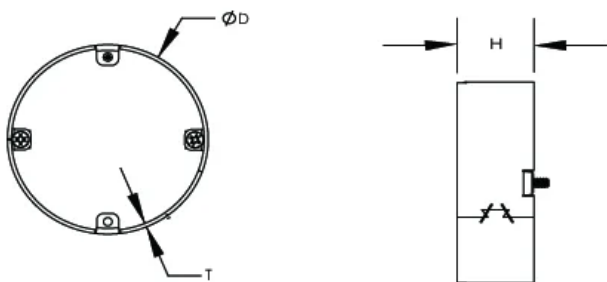

DIAGRAMS

WARNING

nVent products shall be installed and used only as indicated in nVent's product instruction sheets and training materials. Instruction sheets are available at www.nvent.com and from your nVent customer service representative. Improper installation, misuse, misapplication or other failure to completely follow nVent's instructions and warnings may cause product malfunction, property damage, serious bodily injury and death and/or void your warranty.

North America

+1.800.753.9221
Option 1 – Customer Care
Option 2 – Technical
Support

Europe

Netherlands:
+31 800-0200135
France:
+33 800 901 793

Europe

Germany:
800 1890272
Other Countries:
+31 13 5835404

APAC

Shanghai:
+ 86 21 2412 1618/19
Sydney:
+61 2 9751 8500

Our powerful portfolio of brands:

CADDY ERICO HOFFMAN ILSCO SCHROFF TRACHTE