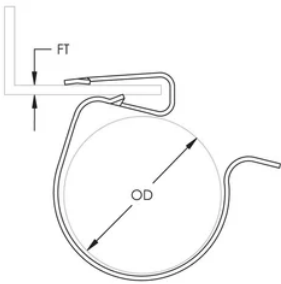

Cable Snap Clip

FEATURES

Clip snaps on flange and cable snaps into clip

SPECIFICATIONS

Finish: nVent CADDY Armour

Material: Spring Steel

Table 1/2

| Catalog Number | Flange Thickness (FT) | Outer Diameter (OD) |
|----------------|-----------------------|---------------------|
| SC2D | 1.6 - 4.8 mm | 12 - 14 mm |
| SC2A | 1.6 - 4.8 mm | 6 - 7 mm |
| SC2G | 1.6 - 4.8 mm | 25 - 32 mm |
| SC2E | 1.6 - 4.8 mm | 15 - 18 mm |
| SC2F | 1.6 - 4.8 mm | 19 - 24 mm |
| SC2B | 1.6 - 4.8 mm | 8 - 9 mm |
| SC2C | 1.6 - 4.8 mm | 10 - 11 mm |
| SC4F | 4.8 - 7.1 mm | 19 - 24 mm |
| SC4D | 4.8 - 7.1 mm | 12 - 14 mm |
| SC4E | 4.8 - 7.1 mm | 15 - 18 mm |
| SC4C | 4.8 - 7.1 mm | 10 - 11 mm |
| SC4B | 4.8 - 7.1 mm | 8 - 9 mm |

| Catalog Number | Flange Thickness (FT) | Outer Diameter (OD) |
|----------------|-----------------------|---------------------|
| SC4G | 4.8 - 7.1 mm | 25 - 32 mm |
| SC4A | 4.8 - 7.1 mm | 6 - 7 mm |
| SC8A | 7.9 - 12.7 mm | 6 - 7 mm |
| SC8C | 7.9 - 12.7 mm | 10 - 11 mm |
| SC8E | 7.9 - 12.7 mm | 15 - 18 mm |
| SC8D | 7.9 - 12.7 mm | 12 - 14 mm |
| SC8F | 7.9 - 12.7 mm | 19 - 24 mm |
| SC8B | 7.9 - 12.7 mm | 8 - 9 mm |

Table 2/2

| Catalog Number | Flange Thickness (FT) | Outer Diameter (OD) |
|----------------|-----------------------|---------------------|
| SC8G | 7.9 - 12.7 mm | 25 - 32 mm |

DIAGRAMS

WARNING

nVent products shall be installed and used only as indicated in nVent's product instruction sheets and training materials. Instruction sheets are available at www.nvent.com and from your nVent customer service representative. Improper installation, misuse, misapplication or other failure to completely follow nVent's instructions and warnings may cause product malfunction, property damage, serious bodily injury and death and/or void your warranty.