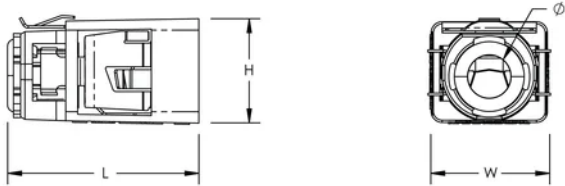

PRODUCT ATTRIBUTES

Material: Steel;Spring Steel

Knockout Sizes: 12.7 mm

Diameter (Ø): 9.4 mm

Length (L): 39.1mm

Width (W): 25.4 mm

Height (H): 21.8 mm

DIAGRAMS