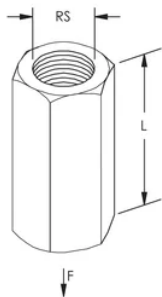

DIAGRAMS

WARNING

nVent products shall be installed and used only as indicated in nVent's product instruction sheets and training materials. Instruction sheets are available at www.nvent.com and from your nVent customer service representative. Improper installation, misuse, misapplication or other failure to completely follow nVent's instructions and warnings may cause