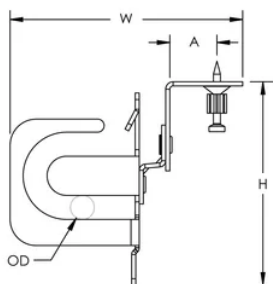

## SPECIFICATIONS

**Finish:** Electrogalvanized

**Material:** Steel

Table 1/1

Catalog Number	Outer Diameter (OD)	Cable Capacity	Height (H)	Width (W)	A
MCS100SF	11 - 14 mm	8	101.6 mm	127 mm	35.6 mm
MCS101SF	14.2 - 17.5 mm	7	101.6 mm	127 mm	35.6 mm

## ADDITIONAL PRODUCT DETAILS

Uses Powers Fasteners, Inc. part number 50032.

Pre-assembled drive pin from Powers Fasteners, Inc. works with Powers® C4CZ, Simpson® GCN-MEPKT, SPIT® P1000, P200, P2201, P3500 / PA3500, P35s, P45, P60, P7201, Sniper; Ramset® 721, Cobra, D45 / D60 / D60L, M70, SA270, T3SS, TS750P, TS60P, Viper; Hilti® DX35, DX350 / DX351 / DX36M, DX100 / DX200, DX460, DXA40, DXA41, DXE72 / DX400; Würth® Diva-1, BST-1, BST-2 or equivalent nailers.

## DIAGRAMS