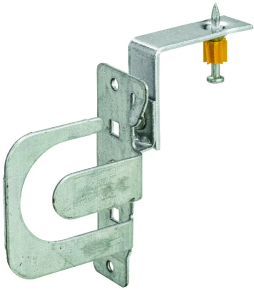

# MC/AC Cable Support with Shot-Fire Bracket

## FEATURES

Neatly isolates, supports and secures MC/AC cables

Properly spaces MC/AC cable to help eliminate bundling and NEC® & CEC derating issues

Results in a "neat and workmanlike" installation

Complete with shot-fire bracket and pre-assembled drive pin from DEWALT®

Quickly and easily attaches to concrete, steel or composite metal decking

Integrated pin installs easily using powder-actuated or single-shot gas-actuated tools

ICC-ES ESR-2024 evaluation report available for drive pin from DEWALT®

## ADDITIONAL PRODUCT DETAILS

Uses Powers Fasteners, Inc. part number 50032.

Pre-assembled drive pin from Powers Fasteners, Inc. works with Powers® C4CZ, Simpson® GCN-MEPKT, SPIT® P1000, P200, P2201, P3500 / PA3500, P35s, P45, P60, P7201, Sniper; Ramset® 721, Cobra, D45 / D60 / D60L, M70, SA270, T3SS, TS750P, TS60P, Viper; Hilti® DX35, DX350 / DX351 / DX36M, DX100 / DX200, DX460, DXA40, DXA41, DXE72 / DX400; Würth® Diva-1, BST-1, BST-2 or equivalent nailers.