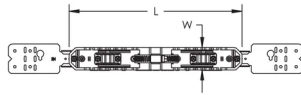

Table 2/2

Catalog Number	Outer Diameter 2 (OD2)	Height (H)	Length (L)	Width (W)	A	B
PFB1624	9.5 - 26.7 mm	33 mm	275.8mm	36 mm	50.8 mm	25.4 mm

DIAGRAMS