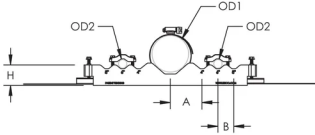

Table 2/2

Catalog Number	Outer Diameter 2 (OD2)	Height (H)	Length (L)	Width (W)	A	B
PFB1624	9.5 - 26.7 mm	33 mm	275.8mm	36 mm	50.8 mm	25.4 mm

DIAGRAMS