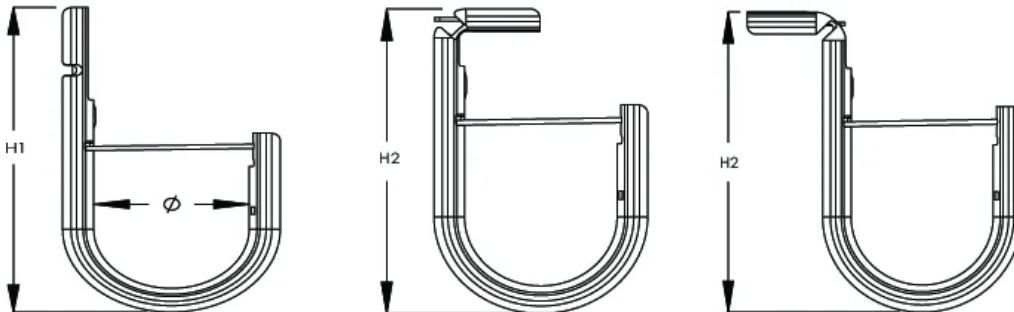

Cable Capacity, Cat 5e: 90

Cable Capacity, Cat 6: 60

Cable Capacity, Cat 6A: 35

Height 1 (H1): 130.8mm

Height 2 (H2): 112.3mm

Static Load: 267N

ADDITIONAL PRODUCT DETAILS

Non-continuous supports may not exceed spacing of 5' (1.5 m) per TIA 569-C.9.7 and EN 50174-2.

Cable capacity is calculated based on a 70% fill rate.

DIAGRAMS

WARNING

nVent products shall be installed and used only as indicated in nVent's product instruction sheets and training materials. Instruction sheets are available at www.nvent.com and from your nVent customer service representative. Improper installation, misuse, misapplication or other failure to completely follow nVent's instructions and warnings may cause product malfunction, property damage, serious bodily injury and death and/or void your warranty.