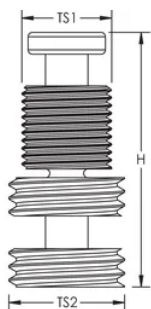

ER2 Mast Terminal Adaptor

Data Solutions

CATALOG NUMBER

INTCPTADM116UN

FEATURES

Connects nVent ERICO System 3000 air terminals to ER stainless steel middle mast sections

PRODUCT ATTRIBUTES

Material: Brass

Thread Size 1 (TS1): 1/2" BSPP

Thread Size 2 (TS2): 1 1/16" UNC

Height (H): 59.2mm

Unit Weight: 0.1kg

DIAGRAMS

WARNING

nVent products shall be installed and used only as indicated in nVent's product instruction sheets and training materials. Instruction sheets are available at www.nvent.com and from your nVent customer service representative. Improper installation, misuse, misapplication or other failure to completely follow nVent's instructions and warnings may cause product malfunction, property damage, serious bodily injury and death and/or void your warranty.