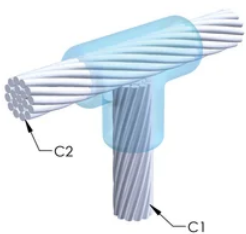

Split Crucible: No

Wear Plates: No

Mold Only: No

Welding Material: 250 or 250PLUSF20, Sold Separately

Handle Clamp: L160, Sold Separately

Price Key: C

Ease of Use: Difficult

ADDITIONAL PRODUCT DETAILS

For applications such as computer room, tunnel or other low-ventilation areas, specify a smokeless nVent ERICO Cadweld Exolon mold. Add an XL prefix to the standard mold part number when ordering (for example, a TAC2Q2Q becomes XLTAC2Q2Q). Similarly, nVent ERICO Cadweld Exolon welding material is also designated by the XL prefix (for example, 150 becomes XL150).

A gap between conductors may be required. See mold tag for more information.

XX-X-XX-XX-L-M-W		
XX	Mold Family	
X	Price Key	
XX	Conductor Code 1	
XX	Conductor Code 2	
L*	Split Crucible	Crucible section is split on molds designed with horizontal opening for easier cleaning
M*	Mold Only	
W*	Wear Plates	Reduce mechanical abrasion of molds at cable entry points

* Empty if none

DIAGRAMS

WARNING

nVent products shall be installed and used only as indicated in nVent's product instruction sheets and training materials. Instruction sheets are available at www.nvent.com and from your nVent customer service representative. Improper installation, misuse, misapplication or other failure to completely follow nVent's instructions and warnings may cause product malfunction, property damage, serious bodily injury and death and/or void your warranty.