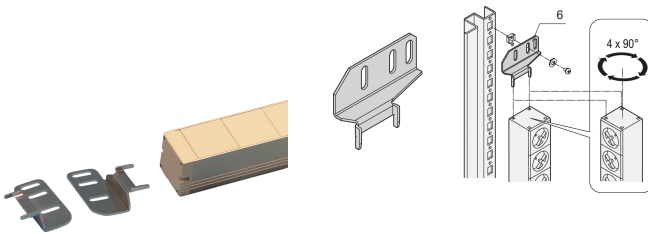

PDU Mounting Bracket for Vertical Mounting

Data Solutions

CATALOG NUMBER

20110-068

Assembly kits for PDUs. Allows easy integration of PDUs in a rack.

CERTIFICATIONS

FEATURES

Easy assembly of basic and RackPower PDUs

PRODUCT ATTRIBUTES

Type: Basic PDU

Package Quantity: 2

Material: Stainless Steel

Product Type: Bracket

Gross Weight: 0.142kg