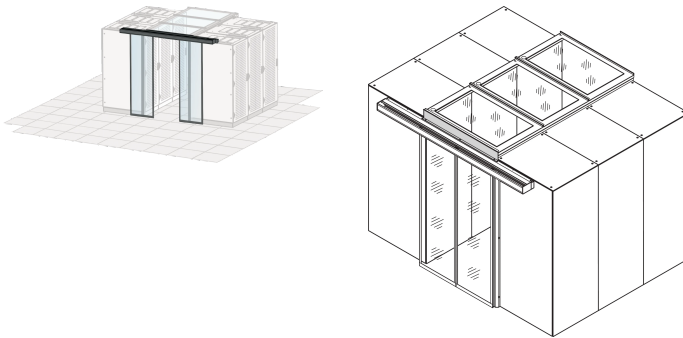

Aisle Containment Sliding Door, Manual, 1200W, RAL 7021

Data Solutions

CATALOG NUMBER

21130-060

Aisle closing doors in different versions manual and automatic opening.

CERTIFICATIONS

FEATURES

Suitable for 2000 and 2200 mm high cabinets

Doors for lateral closure of cabinet row

Black grey (RAL 7021)

Double doors suitable for an aisle width of 1200 mm

Trim is required for 2200 mm high cabinets; please order separately

PRODUCT ATTRIBUTES

Type: Aisle Door

Package Quantity: 1

Color: Black Grey

Color Code: RAL 7021

Finish: Powder Coated

Material: Steel

Product Family: Varistar CP

Product Type: Cabinet Door

Net Weight: 101.342kg