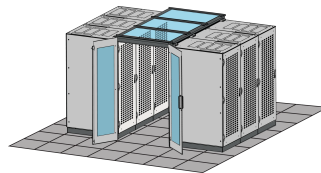

Aisle Containment Swing Door, Manual, 1200W, RAL 7021

Data Solutions

CATALOG NUMBER

21130-583

Aisle closing doors in different versions manual and automatic opening.

CERTIFICATIONS

FEATURES

Suitable for 2000 and 2200 mm high cabinets

Doors for lateral closure of cabinet row

Black grey (RAL 7021)

Double doors suitable for an aisle width of 1200 mm

Trim is required for 2200 mm high cabinets; please order separately

PRODUCT ATTRIBUTES

Type: Aisle Door