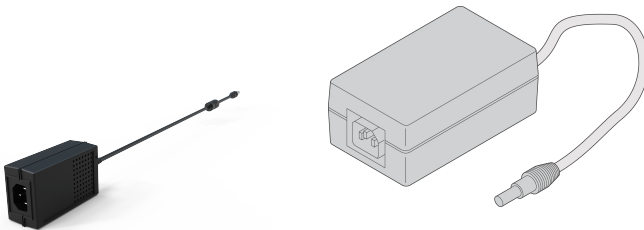

Power Supply for Electronic Lock

Data Solutions

CATALOG NUMBER

23130-515

External power supply for electronic handles.

CERTIFICATIONS

FEATURES

Power adapter to supply lever handle (MLR 3000, MLR1000) and gateway

PRODUCT ATTRIBUTES

Product Type: AC/DC Power Supply

Product Family: Varistar CP

Type: Power Supply

Works With: MLR Electronic Lock; Varistar CP

Net Weight: 0.289kg

Package Quantity: 1

WARNING