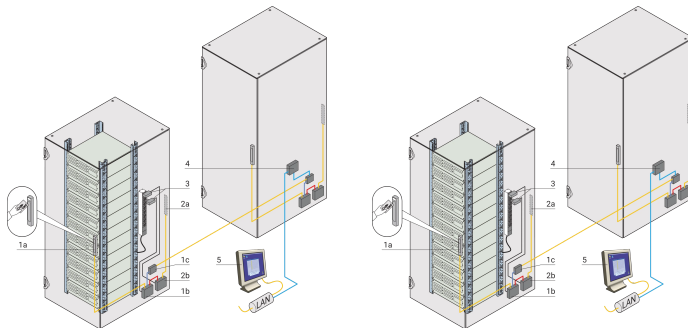

RFID Desktop Card Reader

Data Solutions

CATALOG NUMBER

60630-088

FEATURES

RFID card reader for programming transponder cards

Frequencies HID 125 kHz and MiFare 13.56 MHz

Power by USB

PRODUCT ATTRIBUTES

Product Type: Management Unit

Works With: Cabinet

Net Weight: 0.158kg

Package Quantity: 1

WARNING

nVent products shall be installed and used only as indicated in nVent's product instruction sheets and training materials. Instruction sheets are available at www.nvent.com and from your nVent customer service representative. Improper installation, misuse, misapplication or other failure to completely follow nVent's instructions and warnings may cause product malfunction, property damage, serious bodily injury and death and/or void your warranty.