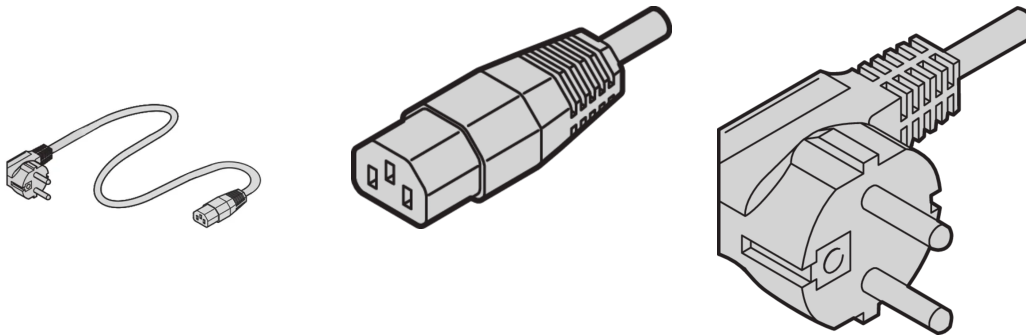

Mains Cable, SCHUKO/UTE to IEC C13, 2.5 m, Black

Data Solutions

CATALOG NUMBER

62150-191

nVent SCHROFF Mains cable provides practical, universal fastening with variable attachment facilities. They are general in nature and fit in to different applications like Fans, cabinet lights, etc., Industrial PC connections, Uninterruptible power supplies, Systems.

CERTIFICATIONS

FEATURES

Applications: Fans, cabinet lights, Industrial PC connections, Uninterruptible power supplies and Systems

PRODUCT ATTRIBUTES

Input Connector: SCHUKO / UTE

Output Connector: IEC C13

Length: 2500mm

Package Quantity: 1

Color: Black

Connector Type: Straight

Material: PVC

Product Type: Cable

Net Weight: 0.281kg

WARNING

nVent products shall be installed and used only as indicated in nVent's product instruction sheets and training materials. Instruction sheets are available at www.nvent.com and from your nVent customer service representative. Improper installation, misuse, misapplication or other failure to completely follow nVent's instructions and warnings may cause product malfunction, property damage, serious bodily injury and death and/or void your warranty.