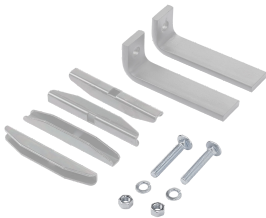

# Runway Foot Kit, White, Steel

### LFKW

The Cable Runway Foot Kit secures ladder rack to the floor, ceiling or wall. It includes an attachment that has a 90 degree bend to provide a secure mounting point to a perpendicular surface. One kit secures one ladder rack section. Requires surface mounting hardware (not included).

### FEATURES

---

The Cable Runway Foot Kit secures ladder rack to the floor, ceiling or wall

It includes an attachment that has a 90 degree bend to provide a secure mounting point to a perpendicular surface