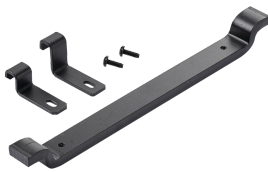

Movable Cross Member, fits 12.00, Black, Steel

Data Solutions

CATALOG NUMBER

LMCM12BLK

Cable Runway Movable Cross Member supports cable at drop locations between welded cross members, providing both extra mounting points and cable support. The kit includes hardware for secure mounting to ladder rack stringers.

FEATURES

Cable Runway Movable Cross Member supports cable at drop locations between welded cross members, providing both extra mounting points and cable support

The kit includes hardware for secure mounting to ladder rack stringers

PRODUCT ATTRIBUTES

Article Number: 10068

Material: Mild Steel

Finish: Powder Coated

Color: Jet Black

Color Code: RAL 9005

Thickness: 9.5mm

WARNING