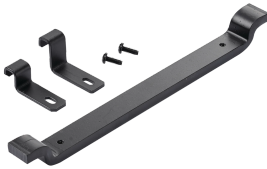

# Movable Cross Member, fits 18.00, Black, Steel

## LMCM18BLK

Cable Runway Movable Cross Member supports cable at drop locations between welded cross members, providing both extra mounting points and cable support. The kit includes hardware for secure mounting to ladder rack stringers.

### FEATURES

---

Cable Runway Movable Cross Member supports cable at drop locations between welded cross members, providing both extra mounting points and cable support

The kit includes hardware for secure mounting to ladder rack stringers

### PRODUCT ATTRIBUTES

---

Article Number: 10073

Material: Mild Steel

Finish: Powder Coated

Color: Jet Black

Color Code: RAL 9005

Thickness: 9.5mm