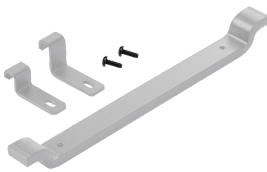

Movable Cross Member, fits 18.00, White, Steel

Data Solutions

CATALOG NUMBER

LMCM18W

Cable Runway Movable Cross Member supports cable at drop locations between welded cross members, providing both extra mounting points and cable support. The kit includes hardware for secure mounting to ladder rack stringers.

FEATURES

Cable Runway Movable Cross Member supports cable at drop locations between welded cross members, providing both extra mounting points and cable support

The kit includes hardware for secure mounting to ladder rack stringers

PRODUCT ATTRIBUTES

Article Number: 29975

Material: Mild Steel

Finish: Powder Coated

Color: White

Thickness: 9.5mm

WARNING

nVent products shall be installed and used only as indicated in nVent's product instruction sheets and training materials. Instruction sheets are available at www.nvent.com and from your nVent customer service representative. Improper installation, misuse, misapplication or other failure to completely follow nVent's instructions and warnings may cause product malfunction, property damage, serious bodily injury and death and/or void your warranty.