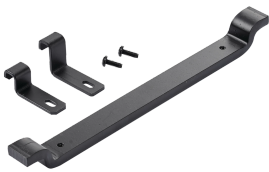

# Movable Cross Member, fits 24.00, Black, Steel

## LMCM24BLK

Cable Runway Movable Cross Member supports cable at drop locations between welded cross members, providing both extra mounting points and cable support. The kit includes hardware for secure mounting to ladder rack stringers.

### FEATURES

---

Cable Runway Movable Cross Member supports cable at drop locations between welded cross members, providing both extra mounting points and cable support

The kit includes hardware for secure mounting to ladder rack stringers

### PRODUCT ATTRIBUTES

---

Article Number: 17348

Material: Mild Steel

Finish: Powder Coated

Color: Jet Black

Color Code: RAL 9005

Thickness: 9.5mm