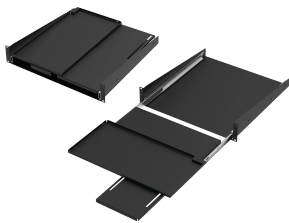

Pivoting Keyboard Shelf with Mouse Tray 90-Deg 2U, Black, Steel

Data Solutions

CATALOG NUMBER

P19KBPVT

The Pivoting Keyboard Shelf pulls out and pivots 90 degrees to access full-size keyboard mounts either in a cabinet or on a 19-inch open-frame rack. The shelf allows a keyboard to slide between standard rack angles and includes a mouse tray. The keyboard tray extends 9.75 inch (248 mm) beyond the front of the rack angles or open-frame rack.

FEATURES

The Pivoting Keyboard Shelf pulls out and pivots 90 degrees to access full-size keyboard mounts either in a cabinet or on a 19-inch open-frame rack

The shelf allows a keyboard to slide between standard rack angles and includes a mouse tray

The keyboard tray extends 9.75 inch (248 mm) beyond the front of the rack angles or open-frame rack

PRODUCT ATTRIBUTES

Article Number: 10246

Material: Mild Steel

Finish: Powder Coated

Color: Jet Black

Color Code: RAL 9005

Thickness: 1.52mm

Rack Units: 2U

Height: 89mm

Width: 479mm

Depth: 489mm

WARNING

nVent products shall be installed and used only as indicated in nVent's product instruction sheets and training materials. Instruction sheets are available at www.nvent.com and from your nVent customer service representative. Improper installation, misuse, misapplication or other failure to completely follow nVent's instructions and warnings may cause product malfunction, property damage, serious bodily injury and death and/or void your warranty.