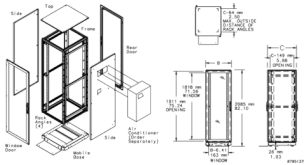

Finish: Powder Coated

Color: Light Gray

Color Code: RAL 7035

Thickness (T): 1.9mm

Hole Type: Square

Rack Units: 42U

Cabinet Package Type: Server, AC Ready

ADDITIONAL PRODUCT DETAILS

Order air conditioner separately.

DIAGRAMS

WARNING

---

nVent products shall be installed and used only as indicated in nVent's product instruction sheets and training materials. Instruction sheets are available at www.nvent.com and from your nVent customer service representative. Improper installation, misuse, misapplication or other failure to completely follow nVent's instructions and warnings may cause product malfunction, property damage, serious bodily injury and death and/or void your warranty.

Our powerful portfolio of brands:

CADDY ERICO HOFFMAN ILSCO SCHROFF TRACHTE