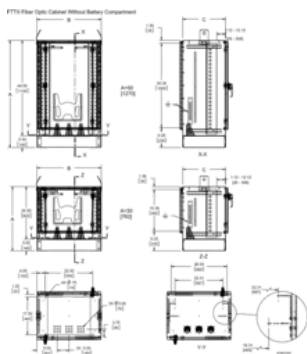

## PRODUCT ATTRIBUTES

---

Article Number: 29188

Height (H): 762mm

Width (W): 762mm

Depth (D): 1118mm

Material: Aluminum

Finish: Powder Coated

## DIAGRAMS

---