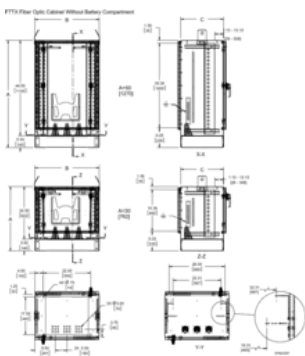

## PRODUCT ATTRIBUTES

---

Article Number: 16922

Height (H): 1270mm

Width (W): 762mm

Depth (D): 508mm

Material: Aluminum

Finish: Powder Coated

## DIAGRAMS

---