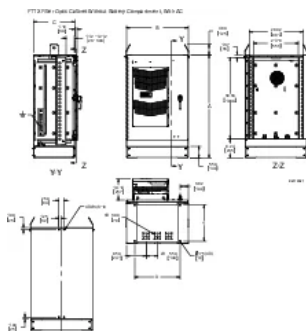

Base of cabinet has a 5.00-inch (127-mm) high aluminum mounting plinth to allow for cable alignment

Three pyramidal boots provided at base of cabinet for sealing various sizes of cables

All fasteners are stainless steel to maintain professional appearance in severe outdoor climate conditions

PRODUCT ATTRIBUTES

Article Number: 29195

Height (H): 1270mm

Width (W): 762mm

Depth (D): 508mm

Material: Aluminum

Finish: Powder Coated

Color: Light Gray

Color Code: RAL 7035

Thickness (T): 3mm

Rack Units: 22U

DIAGRAMS

WARNING

nVent products shall be installed and used only as indicated in nVent's product instruction sheets and training materials. Instruction sheets are available at www.nvent.com and from your nVent customer service representative. Improper installation, misuse, misapplication or other failure to completely follow nVent's instructions and warnings may cause product malfunction, property damage, serious bodily injury and death and/or void your warranty.