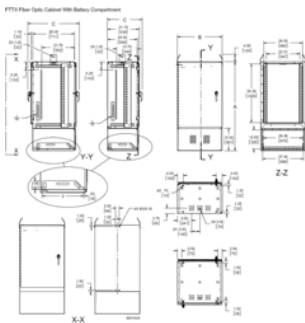

Base of cabinet has a 5.00-inch (127-mm) high aluminum mounting plinth to allow for cable alignment

Three pyramidal boots provided at base of cabinet for sealing various sizes of cables

All fasteners are stainless steel to maintain professional appearance in severe outdoor climate conditions

PRODUCT ATTRIBUTES

Article Number: 29193

Height (H): 1511mm

Width (W): 762mm

Depth (D): 1283mm

Material: Aluminum

Finish: Powder Coated

Color: Light Gray

Color Code: RAL 7035

Thickness (T): 3mm

Rack Units: 22U

DIAGRAMS

WARNING

nVent products shall be installed and used only as indicated in nVent's product instruction sheets and training materials. Instruction sheets are available at www.nvent.com and from your nVent customer service representative. Improper installation, misuse, misapplication or other failure to completely follow nVent's instructions and warnings may cause product malfunction, property damage, serious bodily injury and death and/or void your warranty.