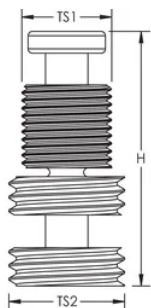

### FEATURES

Connects nVent ERICO System 3000 air terminals to ER stainless steel middle mast sections

### SPECIFICATIONS

Table 1/1

Catalog Number	Material	Thread Size 1 (TS1)	Thread Size 2 (TS2)	Height (H)	Unit Weight
INTCPTADM116UN	Brass	1/2" BSPP	1 1/16" UNC	59.2mm	0.1kg

### DIAGRAMS