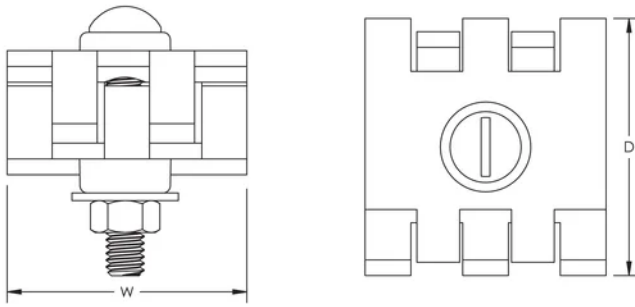

DIAGRAMS

WARNING

---

nVent products shall be installed and used only as indicated in nVent's product instruction sheets and training materials. Instruction sheets are available at www.nvent.com and from your nVent customer service representative. Improper installation, misuse, misapplication or other failure to completely follow nVent's instructions and warnings may cause product malfunction, property damage, serious bodily injury and death and/or void your warranty.

North America

+1.800.753.9221
Option 1 – Customer Care
Option 2 – Technical
Support

Europe

Netherlands:
+31 800-0200135
France:
+33 800 901 793

Europe

Germany:
800 1890272
Other Countries:
+31 13 5835404

APAC

Shanghai:
+ 86 21 2412 1618/19
Sydney:
+61 2 9751 8500

Our powerful portfolio of brands:

CADDY ERICO HOFFMAN ILSCO SCHROFF TRACHTE