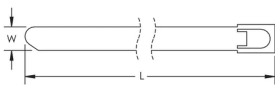

Cable Tie

FEATURES

Strap for securing downconductor

SPECIFICATIONS

Table 1/1				
Catalog Number	Material	Length (L)	Width (W)	Unit Weight
CABTISS	Stainless Steel 316 (EN 1.4401)	520mm	7.9 mm	0.01 kg

DIAGRAMS