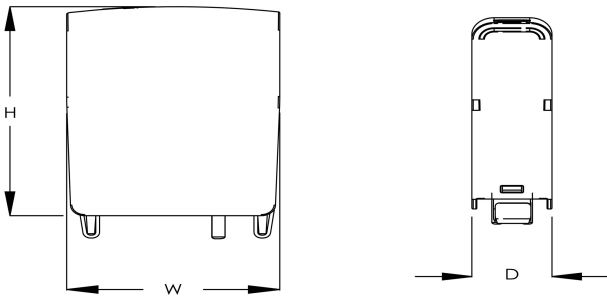

Table 2/2

Catalog Number	Nominal Discharge Current (In), UL	Frequency	Temperature	Enclosure Material
DT2150DTXM	20kA 8/20 μs	50 Hz Min	-35 to 85 °C	UL 94V-0 Thermoplastic
DT2275DTXM	20kA 8/20 μs	50 Hz Min	-35 to 85 °C	UL 94V-0 Thermoplastic
DT2180DTXM	20kA 8/20 μs	50 Hz Min	-35 to 85 °C	UL 94V-0 Thermoplastic
DT2510DTXM	20kA 8/20 μs	50 Hz Min	-35 to 85 °C	UL 94V-0 Thermoplastic

DIAGRAMS

WARNING

nVent products shall be installed and used only as indicated in nVent's product instruction sheets and training materials. Instruction sheets are available at www.nvent.com and from your nVent customer service representative. Improper installation, misuse, misapplication or other failure to completely follow nVent's instructions and warnings may cause product malfunction, property damage, serious bodily injury and death and/or void your warranty.

North America

+1.800.753.9221
Option 1 – Customer Care
Option 2 – Technical
Support

Europe

Netherlands:
+31 800-0200135
France:
+33 800 901 793

Europe

Germany:
800 1890272
Other Countries:
+31 13 5835404

APAC

Shanghai:
+ 86 21 2412 1618/19
Sydney:
+61 2 9751 8500

Our powerful portfolio of brands:

CADDY ERICO HOFFMAN ILSCO SCHROFF TRACHTE