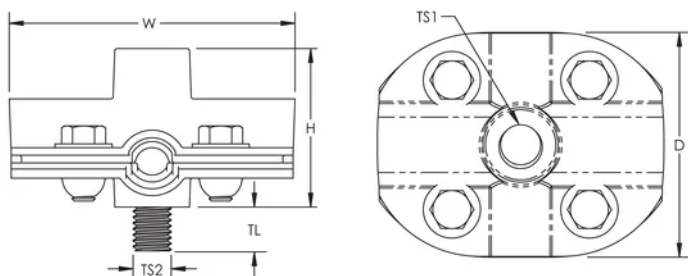

Catalog Number	Width (W)	Unit Weight
LPLC437LG	95.25 mm	1.65 kg

ADDITIONAL PRODUCT DETAILS

Where applicable, lead covering thickness is a minimum of 1/16" (1.59 mm) and is not included in the stated dimensions.

DIAGRAMS

WARNING

nVent products shall be installed and used only as indicated in nVent's product instruction sheets and training materials. Instruction sheets are available at www.nvent.com and from your nVent customer service representative. Improper installation, misuse, misapplication or other failure to completely follow nVent's instructions and warnings may cause product malfunction, property damage, serious bodily injury and death and/or void your warranty.

⚠ WARNING: This product can expose you to chemicals including lead, which is known to the State of California to cause cancer and birth defects or other reproductive harm. For more information go to www.P65Warnings.ca.gov.

North America

+1.800.753.9221
Option 1 – Customer Care
Option 2 – Technical
Support

Europe

Netherlands:
+31 800-0200135
France:
+33 800 901 793

Europe

Germany:
800 1890272
Other Countries:
+31 13 5835404

APAC

Shanghai:
+ 86 21 2412 1618/19
Sydney:
+61 2 9751 8500

Our powerful portfolio of brands:

CADDY ERICO HOFFMAN ILSCO SCHROFF TRACHTE