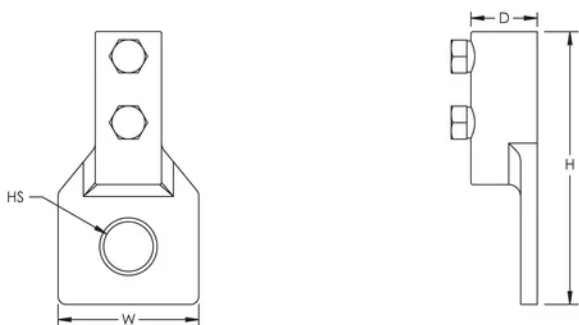

## SPECIFICATIONS

**Conductor Size, UL:** Class 1 - Class 2 (4/0 Max)

Table 1/2

Catalog Number	Material	Finish	Hole Size (HS)	Contact Area	Depth (D)	Height (H)
LPS451	Stainless Steel 316L (EN 1.4404)		19.05 mm	19 cm <sup>2</sup> Min	27mm	104.78 mm
LPC451	Brass		19.05 mm	19 cm <sup>2</sup> Min	27mm	104.78 mm
LPLC451	Brass	Lead Covered	19.05 mm	19 cm <sup>2</sup> Min	27mm	104.78 mm

Table 2/2

Catalog Number	Width (W)	Unit Weight	Certifications
LPS451	54 mm	0.28 kg	E202878-Combined_CoC, E202878-Combined_CoC

Catalog Number	Width (W)	Unit Weight	Certifications
LPC451	54 mm	0.33 kg	E202878-Combined_CoC, E202878-Combined_CoC
LPLC451	54 mm	0.68 kg	

## ADDITIONAL PRODUCT DETAILS

Where applicable, lead covering thickness is a minimum of 1/16" (1.59 mm) and is not included in the stated dimensions.

## DIAGRAMS