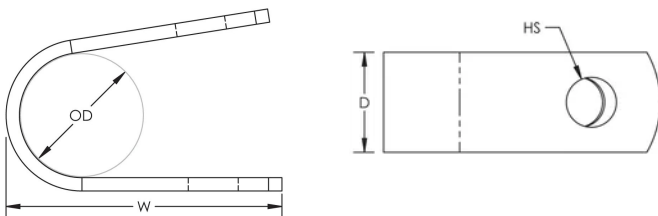

Single Hole Cable Strap

CERTIFICATIONS

FEATURES

Secures lightning protection conductors and prevents displacement

Mechanically secured with screws or nails

SPECIFICATIONS

Table 1/2

Catalog Number	Material	Finish	Outer Diameter (OD)	Depth (D)	Width (W)	Hole Size (HS)
LPC803	Copper		11.91 mm	12.7mm	25 mm	4.76 mm
LPC803L	Copper	Tinned	11.91 mm	12.7mm	25 mm	4.76 mm
LPC801L	Copper	Tinned	11.91 mm	9.84mm	25 mm	4.76 mm
LPA803	Aluminum		11.91 mm	12.7mm	25 mm	4.76 mm
LPC801	Copper		11.91 mm	9.84mm	25 mm	4.76 mm
LPC807L	Copper	Tinned	33 mm	31.75mm	76.71 mm	7.14 mm
LPA807	Aluminum		33 mm	31.75mm	76.71 mm	7.14 mm
LPC807	Copper		33 mm	31.75mm	76.71 mm	7.14 mm
LPC805	Copper		12.7 mm	15.88mm	31.75 mm	7.14 mm

Catalog Number	Material	Finish	Outer Diameter (OD)	Depth (D)	Width (W)	Hole Size (HS)
LPC805L	Copper	Tinned	12.7 mm	15.88mm	31.75 mm	7.14 mm
LPA805	Aluminum		12.7 mm	15.88mm	31.75 mm	7.14 mm
LPC80538	Copper		12.7 mm	15.88mm	31.75 mm	9.53 mm

ADDITIONAL PRODUCT DETAILS

Typically installed every 3' (0.9 m) of conductor.

DIAGRAMS

WARNING

nVent products shall be installed and used only as indicated in nVent's product instruction sheets and training materials. Instruction sheets are available at www.nvent.com and from your nVent customer service representative. Improper installation, misuse, misapplication or other failure to completely follow nVent's instructions and warnings may cause product malfunction, property damage, serious bodily injury and death and/or void your warranty.