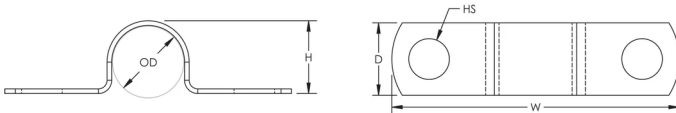

Table 2/2

Catalog Number	Hole Size (HS)	Certifications
LPC804	4.76 mm	E202878-Combined_CoC, E202878-Combined_CoC
LPC802	4.76 mm	E202878-Combined_CoC, E202878-Combined_CoC
LPA804	4.76 mm	
LPC808L	7.14 mm	E202878-Combined_CoC, E202878-Combined_CoC
LPA808	7.14 mm	
LPC808	7.14 mm	E202878-Combined_CoC, E202878-Combined_CoC
LPC806	7.14 mm	E202878-Combined_CoC, E202878-Combined_CoC

DIAGRAMS

WARNING

nVent products shall be installed and used only as indicated in nVent's product instruction sheets and training materials. Instruction sheets are available at www.nvent.com and from your nVent customer service representative. Improper installation, misuse, misapplication or other failure to completely follow nVent's instructions and warnings may cause product malfunction, property damage, serious bodily injury and death and/or void your warranty.

North America

+1.800.753.9221
Option 1 – Customer Care
Option 2 – Technical
Support

Europe

Netherlands:
+31 800-0200135
France:
+33 800 901 793

Europe

Germany:
800 1890272
Other Countries:
+31 13 5835404

APAC

Shanghai:
+ 86 21 2412 1618/19
Sydney:
+61 2 9751 8500

Our powerful portfolio of brands:

CADDY ERICO HOFFMAN ILSCO SCHROFF TRACHTE