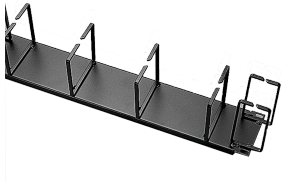

# Open-Frame Horizontal Cable Manager

The Open-Frame Cable Manager mounts horizontally atop the rack. It provides D-Ring support vertically on the ends and horizontally in the middle to better route cables through the rack. It is used for routing and bundling cable on 19-inch or 23-inch racks.

## FEATURES

---

The Open-Frame Cable Manager mounts horizontally atop the rack

It provides D-Ring support vertically on the ends and horizontally in the middle to better route cables through the rack

It is used for routing and bundling cable on 19-inch or 23-inch racks

## SPECIFICATIONS

---

**Color:** Jet Black  
**Material:** Mild Steel  
**Finish:** Powder Coated  
**Color Code:** RAL 9005

Table 1/1

Catalog Number	Article Number	Thickness	Rack Units
ECK19H	10233	1.52mm	2U
ECK23HV	35299	1.52mm	2U
ECK19HV	35289	1.52mm	2U