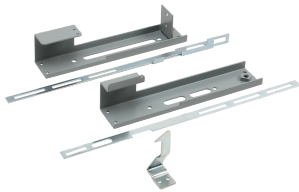

# Operator Adapters for Universal Cutouts

Used on all nVent HOFFMAN Type 4 and 12 disconnect enclosures with a universal flange cutout. An operator adapter is required to install a disconnect in Bulletin A21, A28, A34, A35, and A4L3D HOFFMAN enclosures that have a universal cutout. Operator adapters include an adapter plate and additional components needed to interlock the primary door with the disconnect operating mechanism. Installation instructions are included with each operator adapter. Each brand and type of disconnect requires a different operator adapter. Be sure to select the correct operator adapter and enclosure for the disconnect device selected. A 400A (or greater) disconnect switch and 600A (or greater) circuit breaker require the large handle. A 200A (or less) disconnect switch and 400A (or less) circuit breaker require a small handle.

## FEATURES

Used on all nVent HOFFMAN Type 4 and 12 disconnect enclosures with a universal flange cutout

An operator adapter is required to install a disconnect in Bulletin A21, A28, A34, A35 and A4L3D HOFFMAN enclosures that have a universal cutout