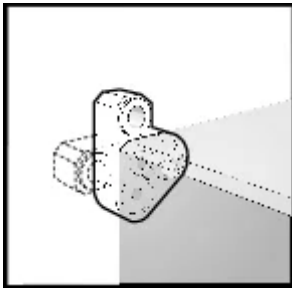

## QLine D Mounting Bracket Kit

Mounting Bracket Kit has four polycarbonate brackets and four M4 self-tapping, plated screws. Kit is field-installable. Use on all QLine D enclosures. Maintains listed ratings for enclosure.

### FEATURES

---

Use on all QLine D enclosures

Maintains listed rating of enclosure

Kit is field installable

Kit has four polycarbonate brackets and four M4 self-tapping, plated screws