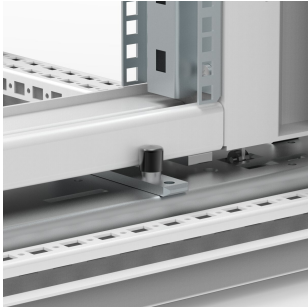

# Transport Bracket For Swing Frame, ESFT

The transport bracket keeps the swing frame in a closed position during transport to avoid movements and vibrations that can damage the components assembled in the swing frame.

## FEATURES

---

Description: To block swing frame in a closed position during transportation.

Pack quantity: 1 piece with mounting accessories.

## SPECIFICATIONS

Table 1/1

Catalog Number	Height	Width	Depth	Material	Finish	Color
ESFT01	50mm	20mm	128mm	Mild Steel	Powder Coated	Light Gray